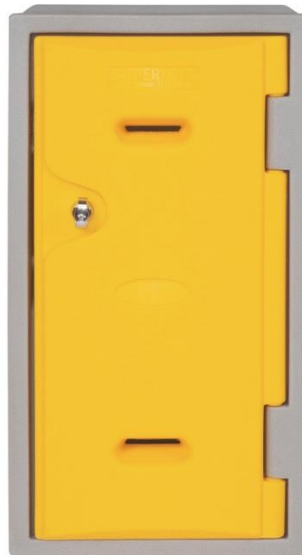

Fletcher European Containers Ltd.
 47/51 Sanders Road
 Finedon Road Industrial Estate
 Wellingborough
 Northants NN8 4NL

T: 01933 440446
 sales@fletchereuropean.co.uk

Product specification

LK02

The LK02 is part of our Supertuff range of high quality lockers manufactured in hard wearing plastic. Designed to be stacked 3 high to form an 1800mm bank, choose from a range of lock and colour options.

Product code	LK02
External Dimensions	320 x 460 x 600mm
Colours	blue, red, yellow, green, white, orange, black, grey, brown, purple
Material	MDPE (polyethylene)
Temperature rating (guide)	-30 to +80 degrees centigrade
Weight	7.0kg
Optional extras	Coin return lock, metal stand, sloping tops
Pallet quantity (1200 x 1000)	21
Manufacturer	Fletcher European Containers Ltd
Origin	UK
Factory accreditations	ISO9001/2015